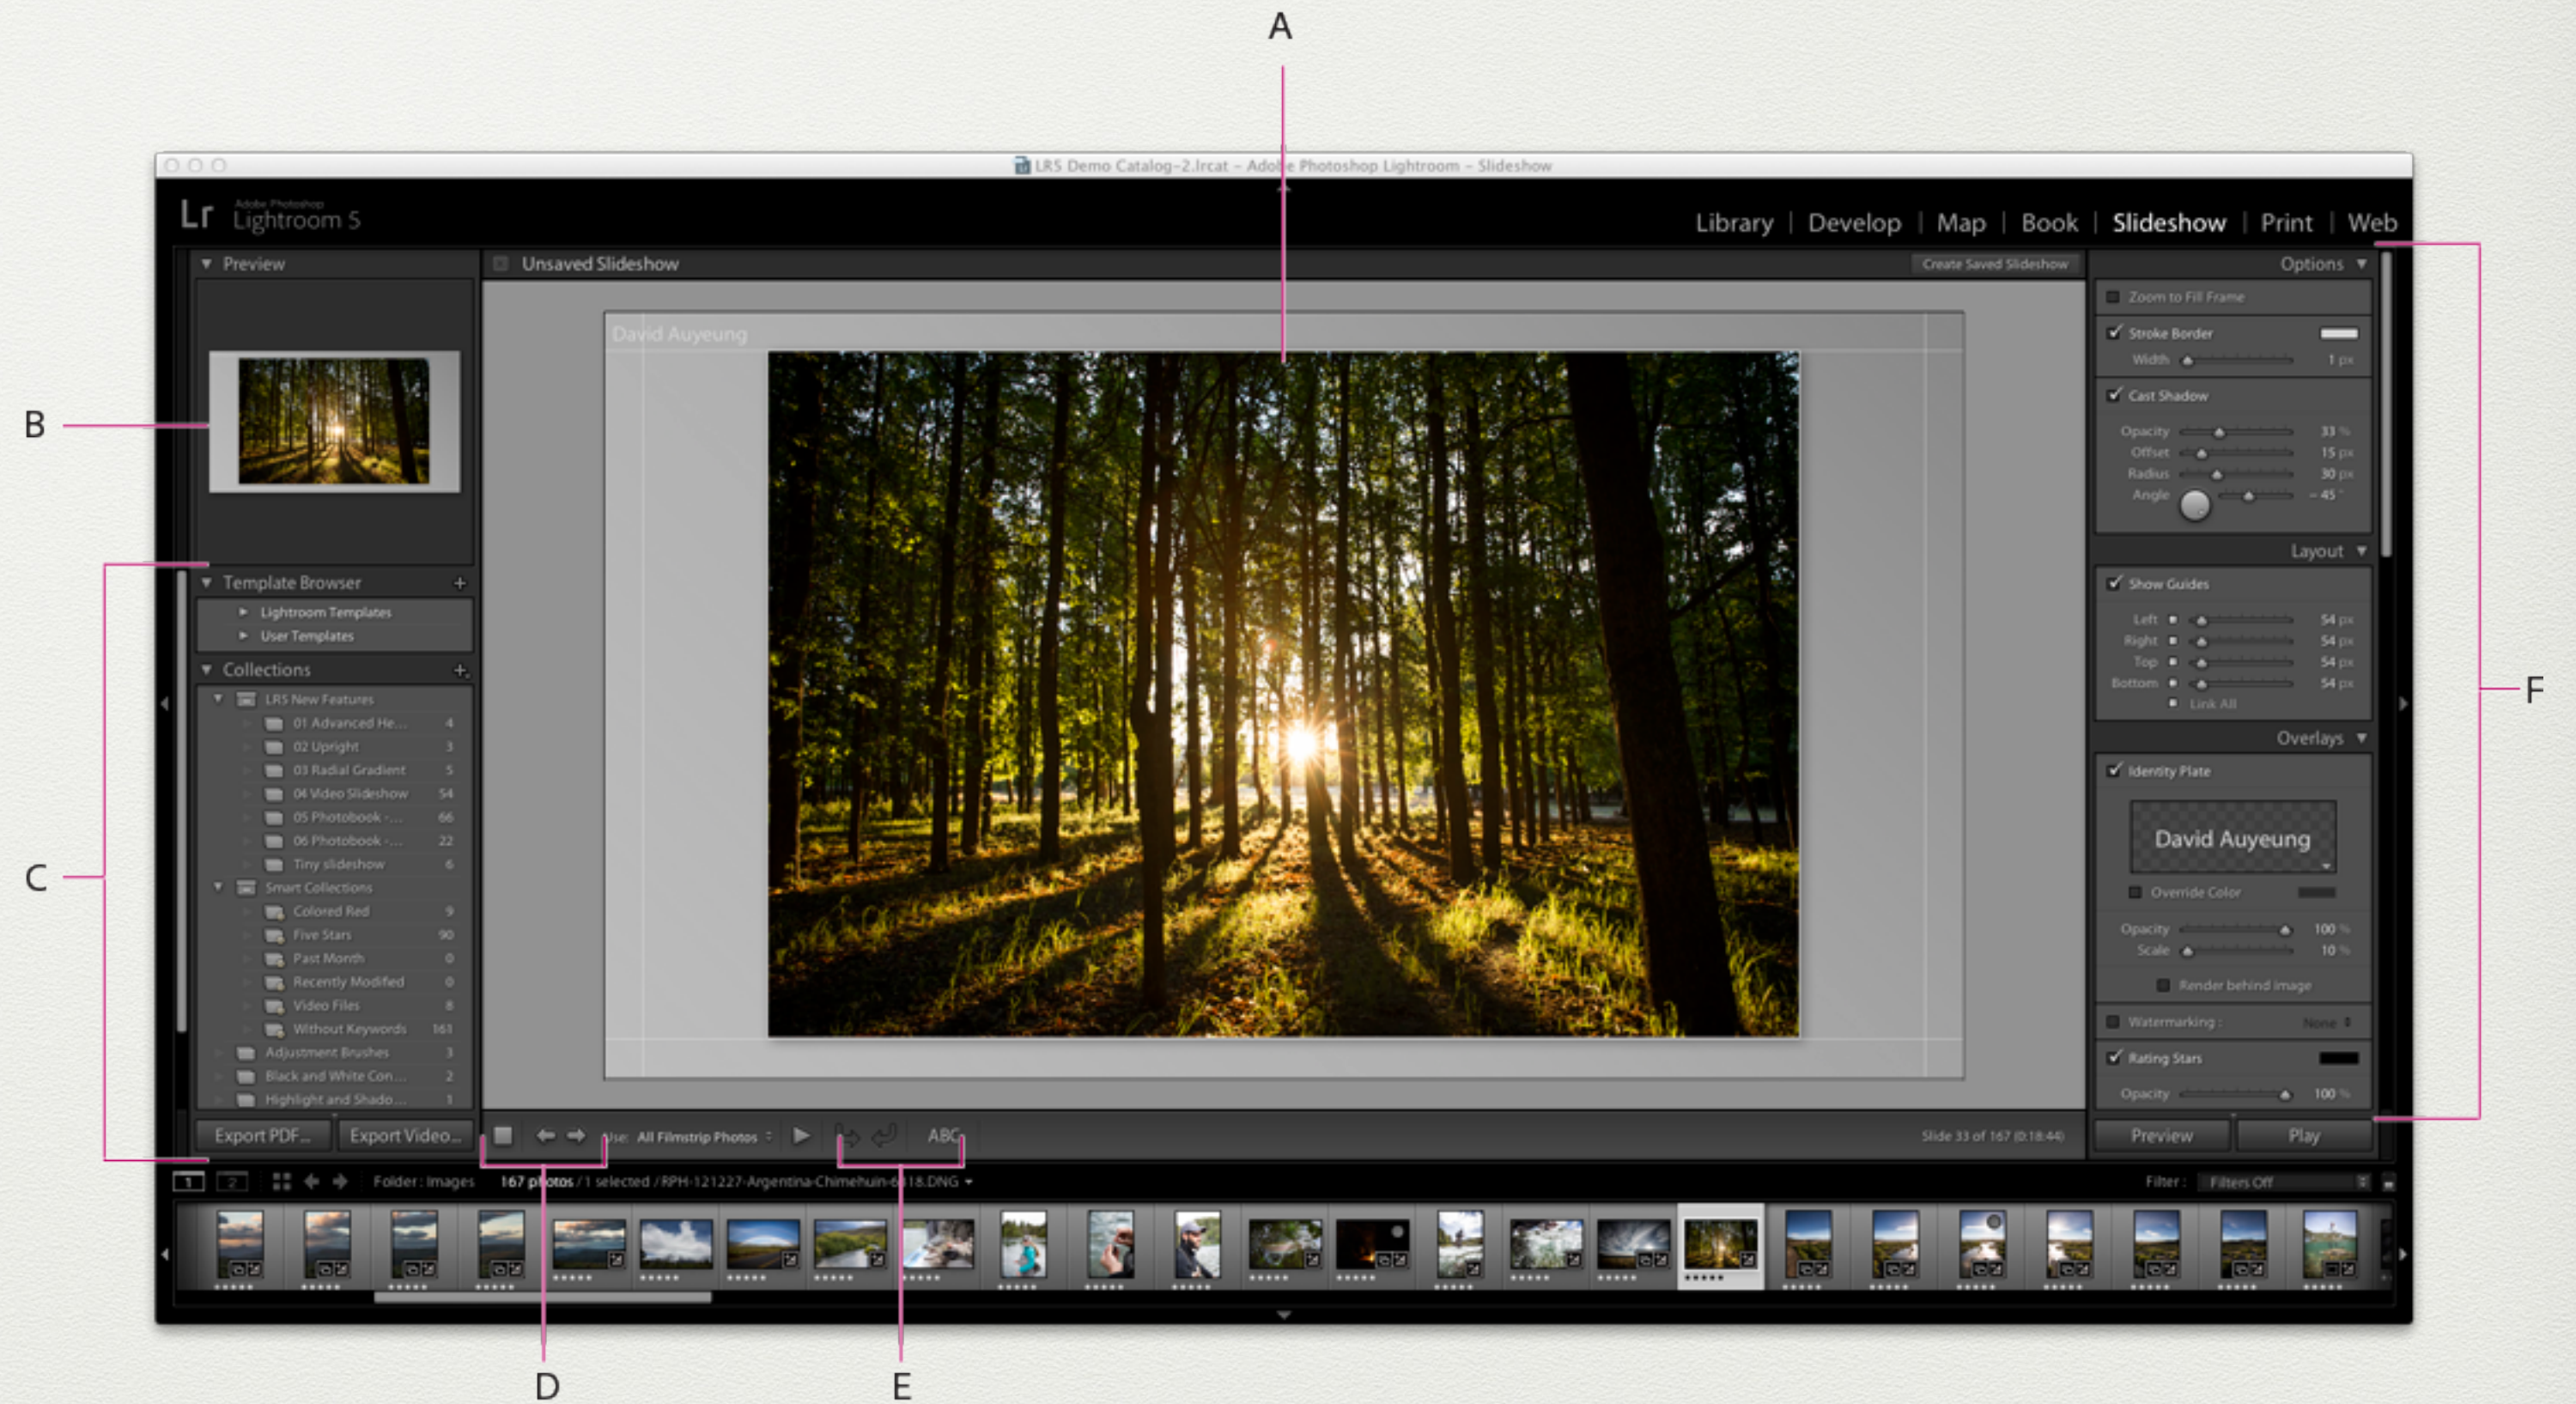

# How to Master Lightroom Classic Tutorials

- **How to use the Basic Panel in Lightroom.**  
<https://www.youtube.com/watch?v=VZmfoliproo>
- **How to use the Tone Curve Adjustment Panel in Lightroom:** <https://www.youtube.com/watch?v=3BQ0OVQCA40>
- **How to use the HSL Panel:** <https://www.youtube.com/watch?v=vppwvAVX8iU>
- **How to use the Color Grading Panel:** <https://www.youtube.com/watch?v=vppwvAVX8iU>
- **How to use Calibration Panel:** <https://www.youtube.com/watch?v=lqeQ8jMgvUQ>
- **How to use the Details Panel:** <https://www.youtube.com/watch?v=G7is1q4VCVg>
- 