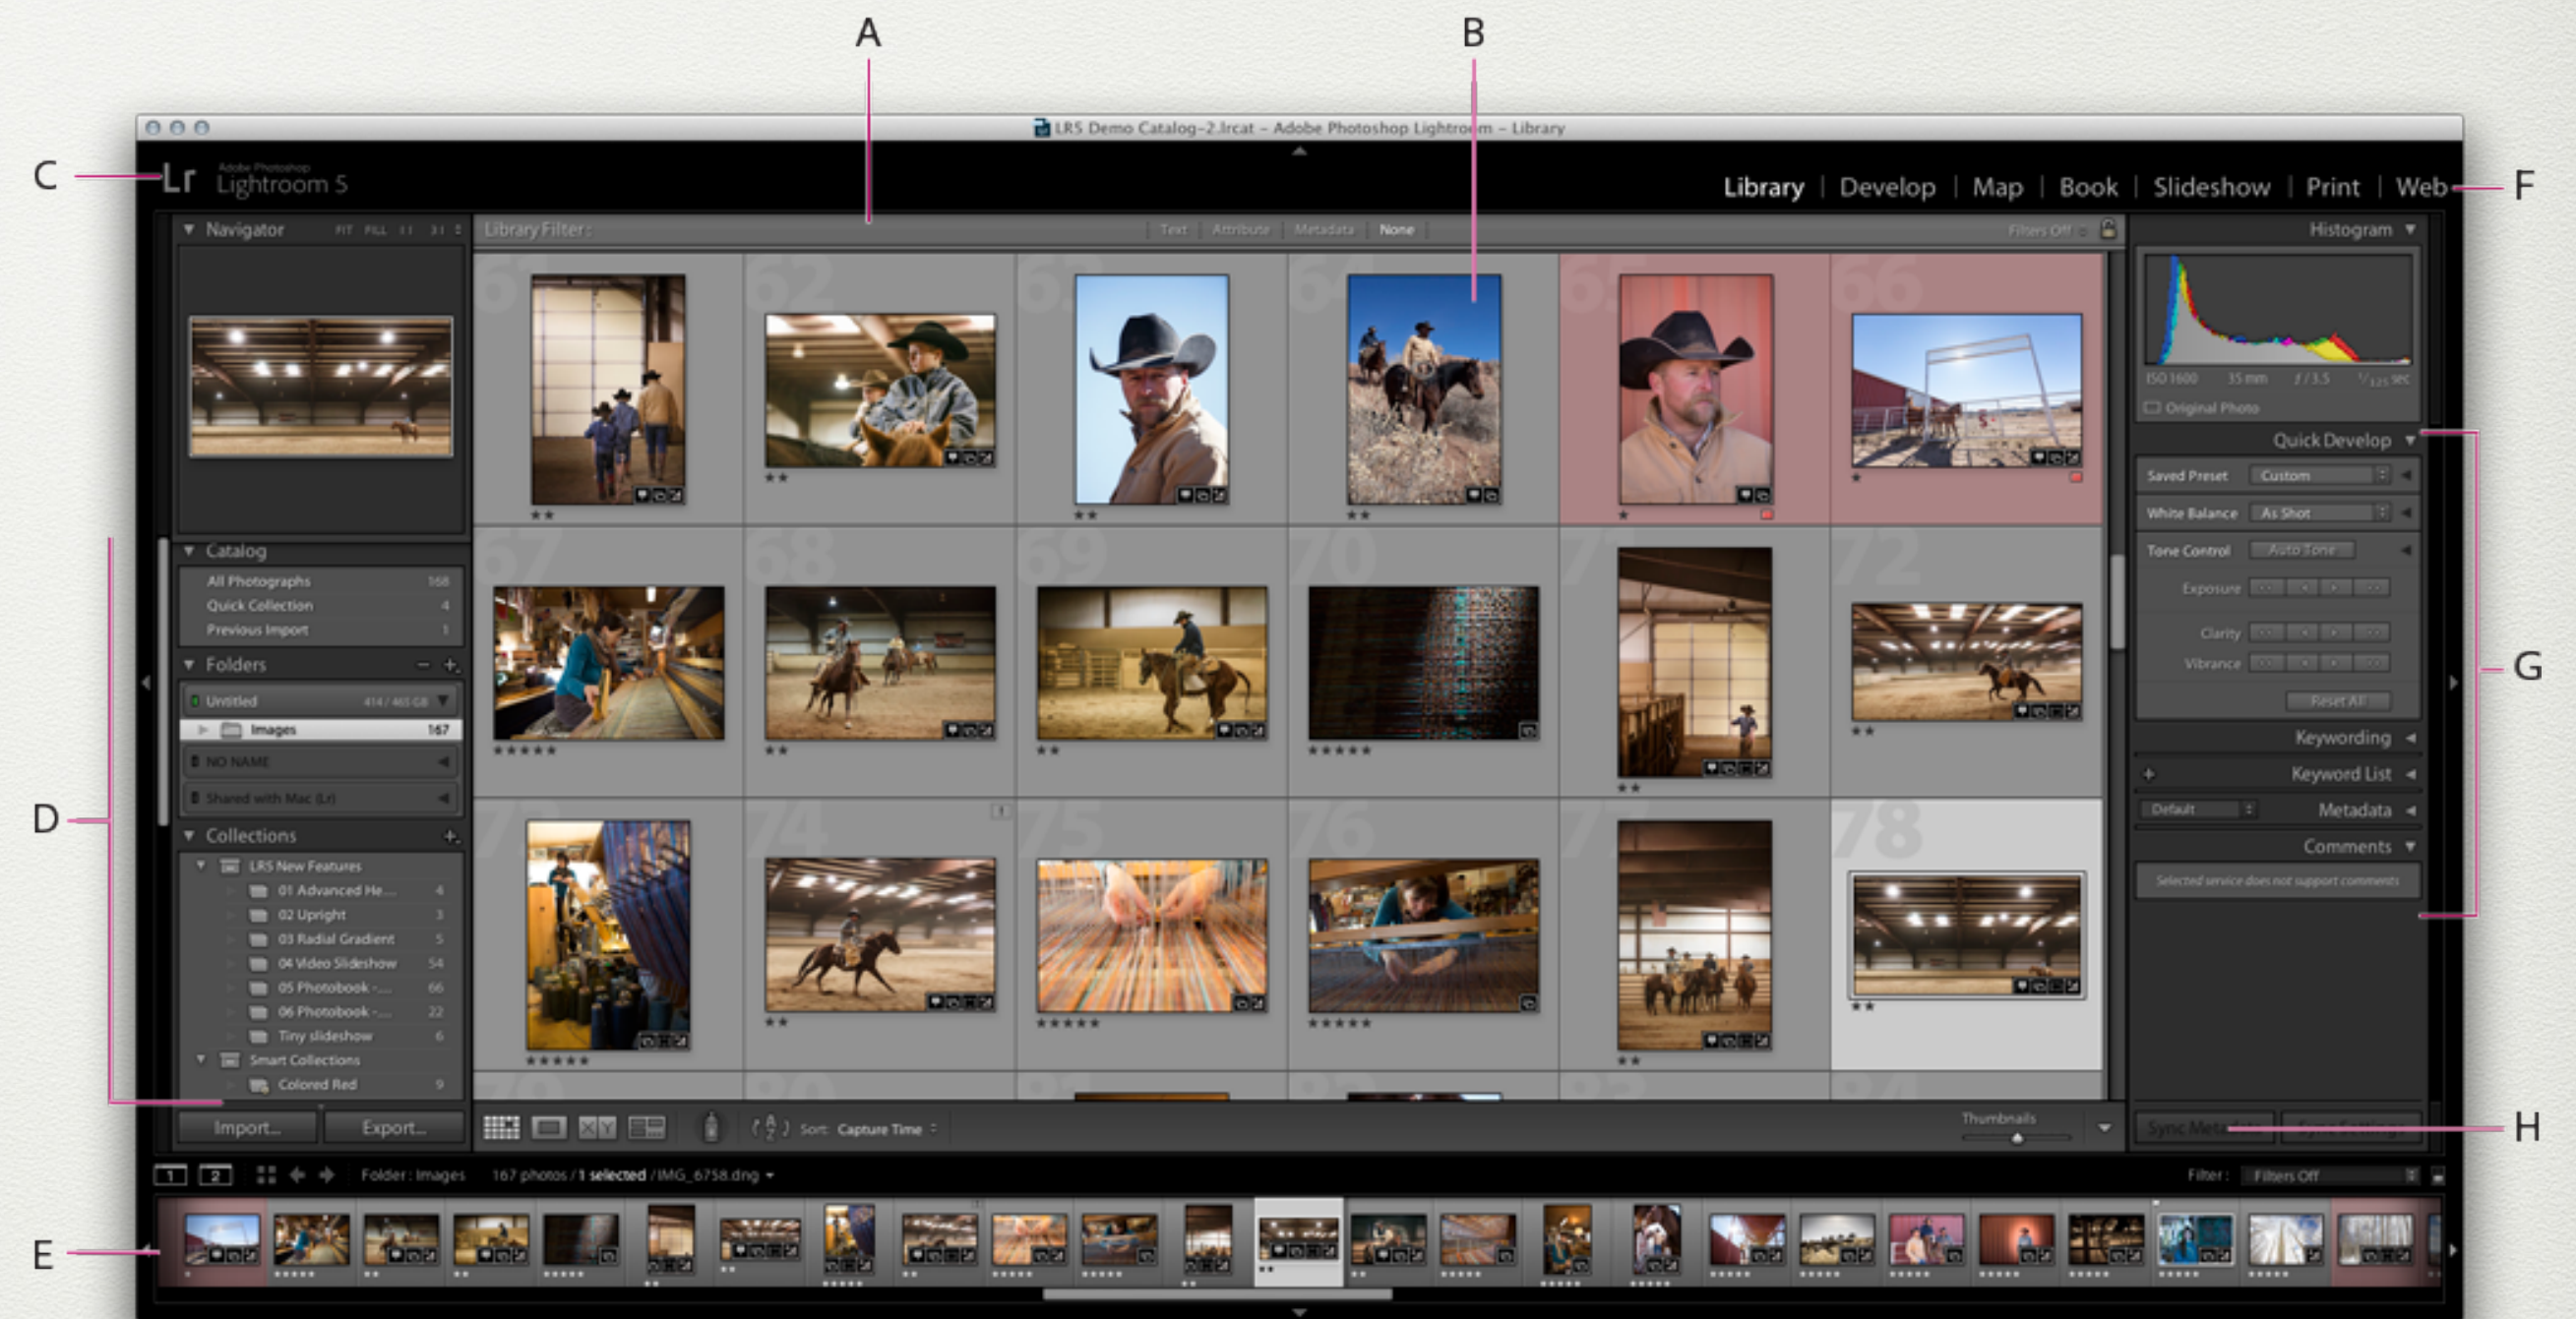

Recent Tutorials To Brush Up Your Skills

- **Adobe Lightroom Official Tutorials :** <https://helpx.adobe.com/ca/lightroom-cc/tutorials.html>
- **Organizing in Lightroom:** <https://www.youtube.com/watch?v=JLX27yyDiIs>
- **Exporting Photos Out of Lightroom for Print:** <https://www.youtube.com/watch?v=WO6-PJuHx5g>
- **Exporting Photos from Lightroom to the Web:** <https://www.youtube.com/watch?v=xQepvDBVNjk>